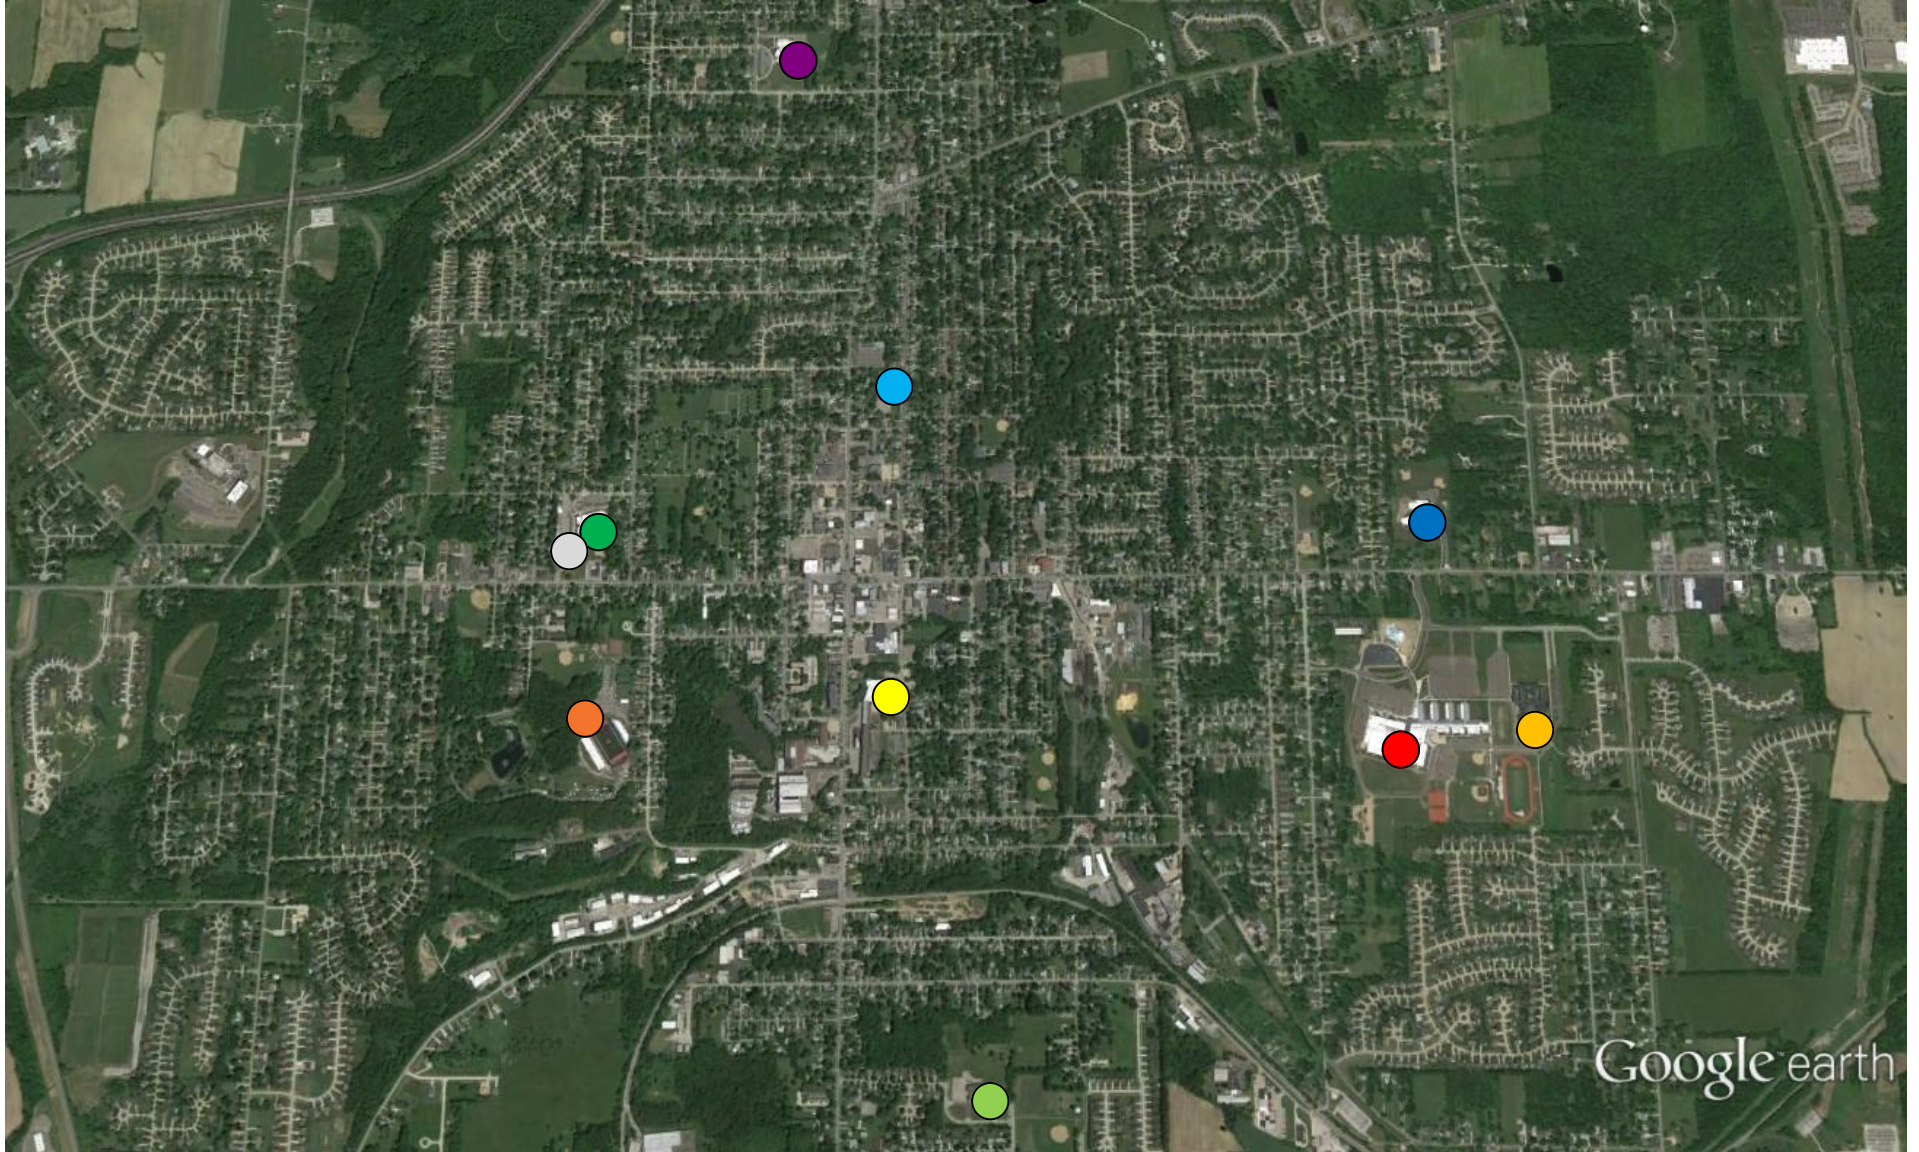

Wadsworth City Schools

- High School
- Middle School
- Central Intermediate

- Franklin Elementary
- Isham Elementary
- Lincoln Elementary

- Overlook Elementary
- Valley View Elementary
- Transportation/Maintenance Departments
- Art Wright Stadium